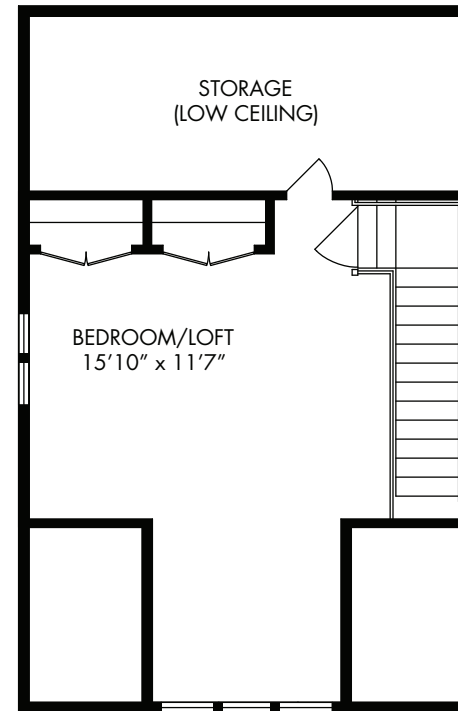

## END UNIT

- Three Story Townhome
- Three Bedrooms
- Two and a Half Bathrooms
- 1,570 Square Feet

## EDEN PLACE

• AT BEULAH CROSSING •

[www.EdenPlaceDC.com](http://www.EdenPlaceDC.com)

(202) 241-EDEN

\*ALL DIMENSIONS AND DESIGNS ARE SUBJECT TO CHANGE