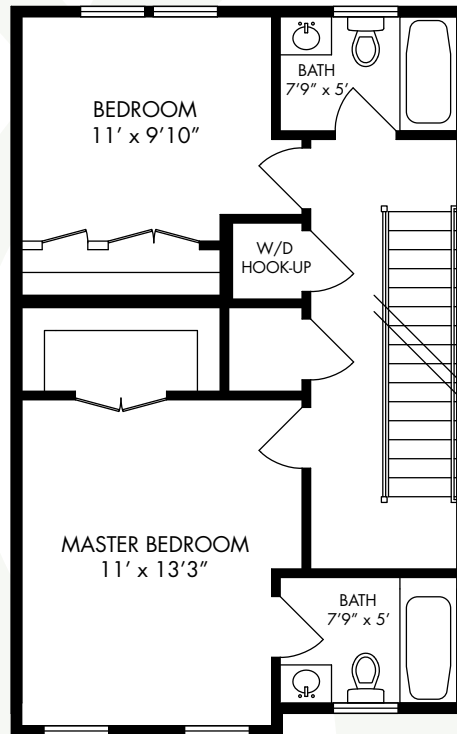

# The Blackwell

## INTERIOR UNIT

- Three Story Townhome
- Three Bedrooms
- Two and a Half Bathrooms
- 1,570 Square Feet

## EDEN PLACE

• AT BEULAH CROSSING •

[www.EdenPlaceDC.com](http://www.EdenPlaceDC.com)

(202) 241-EDEN

\*ALL DIMENSIONS AND DESIGNS ARE SUBJECT TO CHANGE