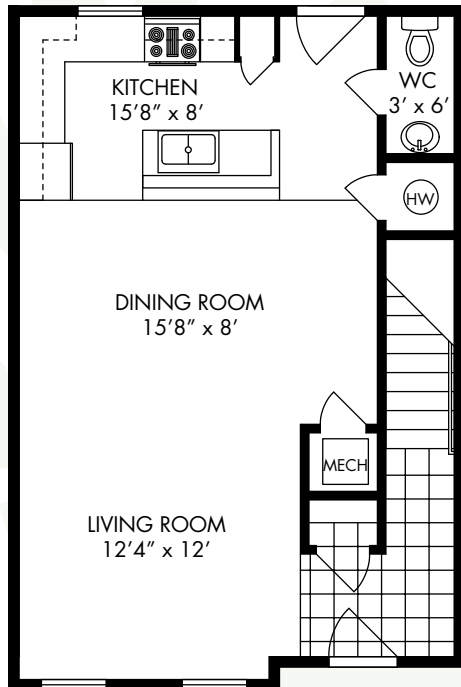

## INTERIOR UNIT

- Three Story Townhome
- Three Bedrooms
- Two and a Half Bathrooms
- 1,570 Square Feet