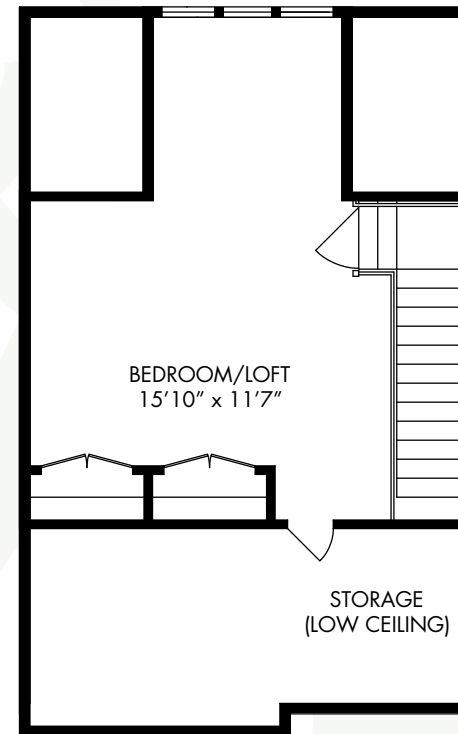

## INTERIOR UNIT

- Three Story Townhome
- Three Bedrooms
- Two and a Half Bathrooms
- 1,570 Square Feet

## EDEN PLACE

• AT BEULAH CROSSING •

[www.EdenPlaceDC.com](http://www.EdenPlaceDC.com)

(202) 241-EDEN

\*ALL DIMENSIONS AND DESIGNS ARE SUBJECT TO CHANGE