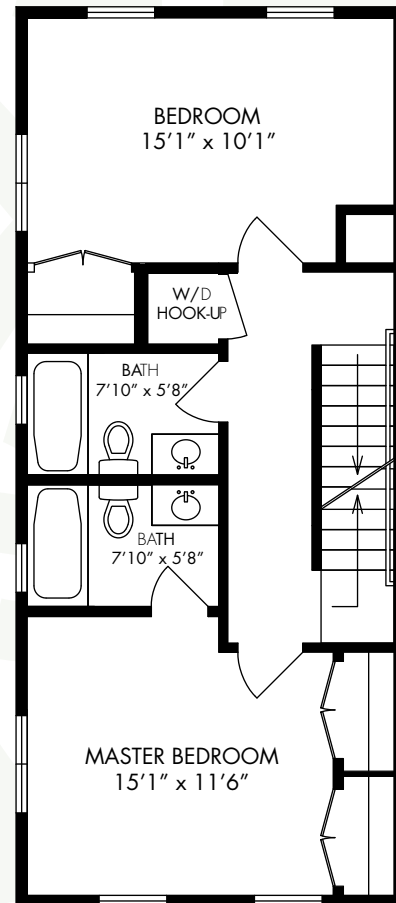

# The Cobb

END UNIT

- Three Story Townhome
- Three Bedrooms
- Two and a Half Bathrooms
- 1,492 Square Feet

## EDEN PLACE

• AT BEULAH CROSSING •

[www.EdenPlaceDC.com](http://www.EdenPlaceDC.com)

(202) 241-EDEN

\*ALL DIMENSIONS AND DESIGNS ARE SUBJECT TO CHANGE