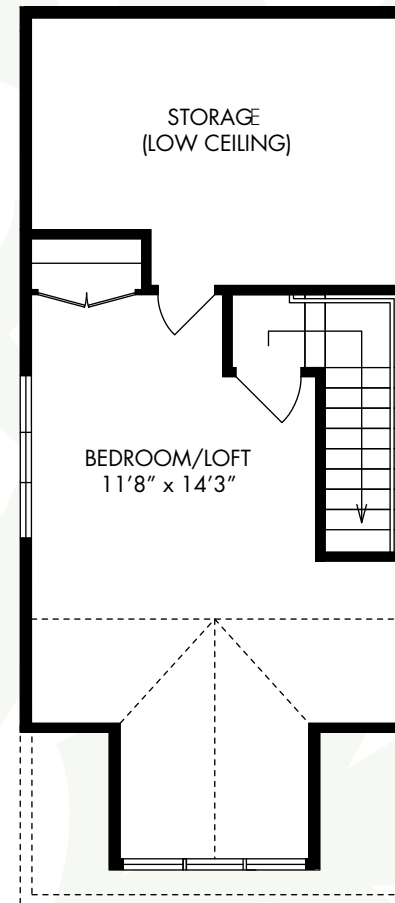

# The Cobb

END UNIT

- Three Story Townhome
- Three Bedrooms
- Two and a Half Bathrooms
- 1,492 Square Feet

## EDEN PLACE

• AT BEULAH CROSSING •

[www.EdenPlaceDC.com](http://www.EdenPlaceDC.com)

(202) 241-EDEN

\*ALL DIMENSIONS AND DESIGNS ARE SUBJECT TO CHANGE