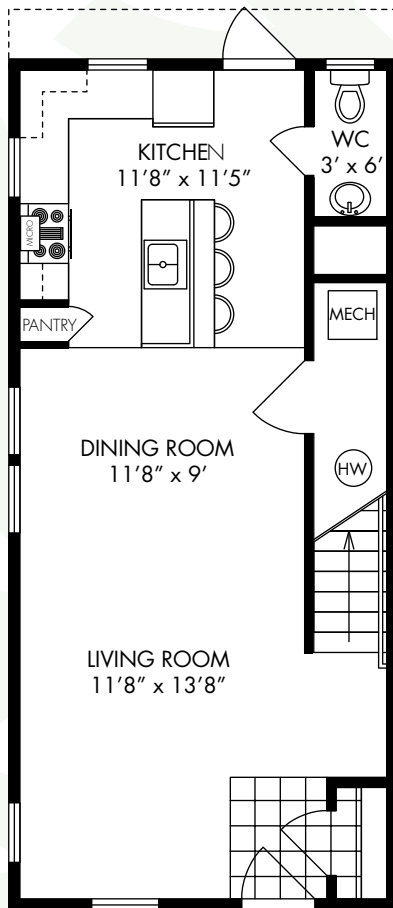

# The Cobb

END UNIT

- Three Story Townhome
- Three Bedrooms
- Two and a Half Bathrooms
- 1,492 Square Feet

## EDEN PLACE

• AT BEULAH CROSSING •

[www.EdenPlaceDC.com](http://www.EdenPlaceDC.com)

(202) 241-EDEN

\*ALL DIMENSIONS AND DESIGNS ARE SUBJECT TO CHANGE