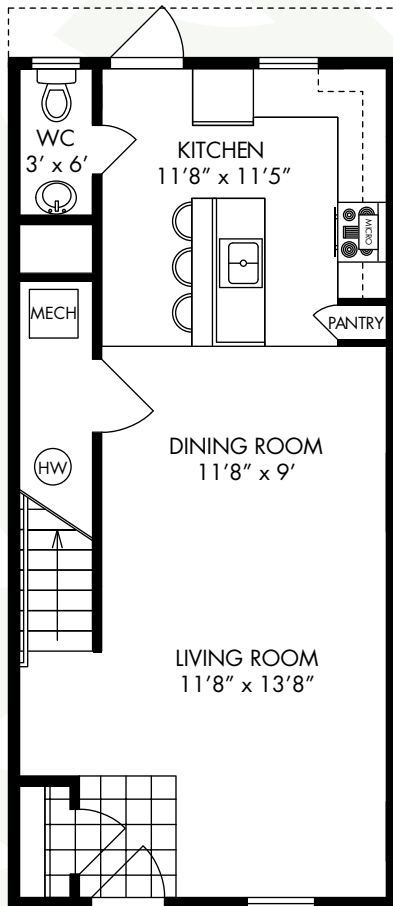

The Cobb

INTERIOR UNIT

- Three Story Townhome
- Three Bedrooms
- Two and a Half Bathrooms
- 1,492 Square Feet

EDEN PLACE

• AT BEULAH CROSSING •

www.EdenPlaceDC.com

(202) 241-EDEN

*ALL DIMENSIONS AND DESIGNS ARE SUBJECT TO CHANGE