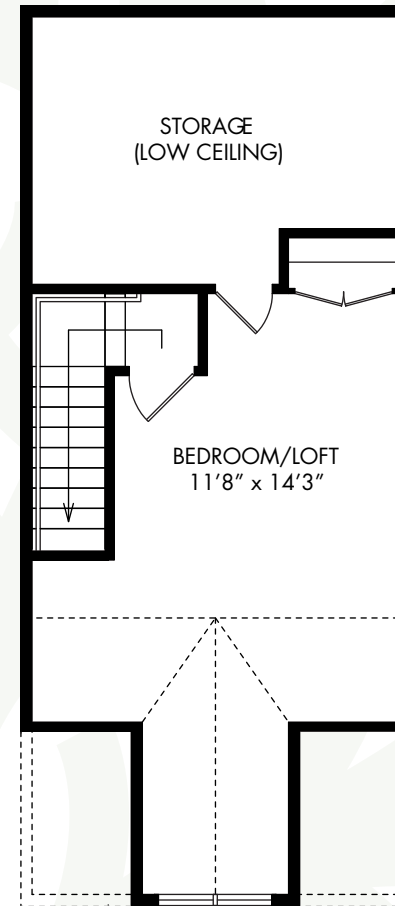

The Cobb

INTERIOR UNIT

- Three Story Townhome
- Three Bedrooms
- Two and a Half Bathrooms
- 1,492 Square Feet

EDEN PLACE

• AT BEULAH CROSSING •

www.EdenPlaceDC.com

(202) 241-EDEN

*ALL DIMENSIONS AND DESIGNS ARE SUBJECT TO CHANGE