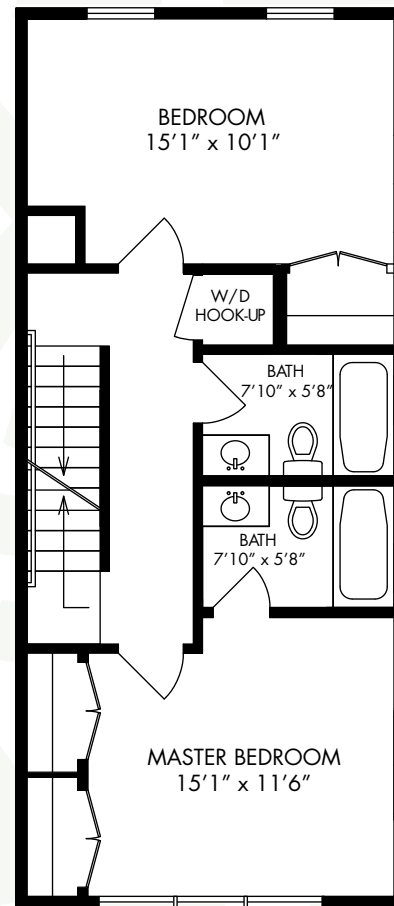

The Cobb

INTERIOR UNIT

- Three Story Townhome
- Three Bedrooms
- Two and a Half Bathrooms
- 1,492 Square Feet

EDEN PLACE

• AT BEULAH CROSSING •

www.EdenPlaceDC.com

(202) 241-EDEN

*ALL DIMENSIONS AND DESIGNS ARE SUBJECT TO CHANGE