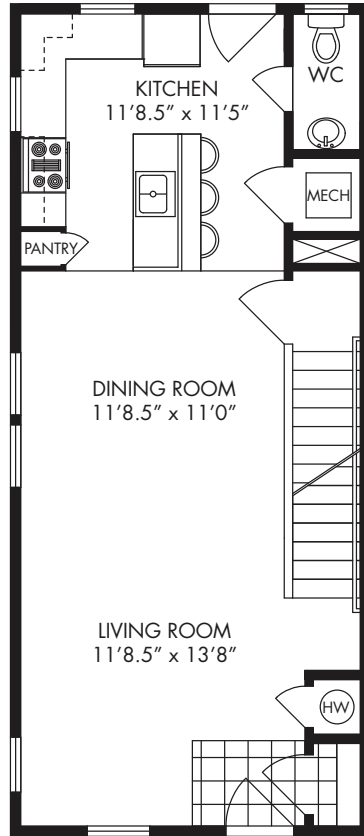

# The Jackson

## END UNIT

- Three Story Townhome plus Basement
- Three Bedrooms
- Two and a Half Bathrooms
- 1,524 Square Feet

BASEMENT

FIRST FLOOR

SECOND FLOOR

THIRD FLOOR

## EDEN PLACE

• AT BEULAH CROSSING •

[www.EdenPlaceDC.com](http://www.EdenPlaceDC.com)

(202) 241-EDEN

\*ALL DIMENSIONS AND DESIGNS ARE SUBJECT TO CHANGE