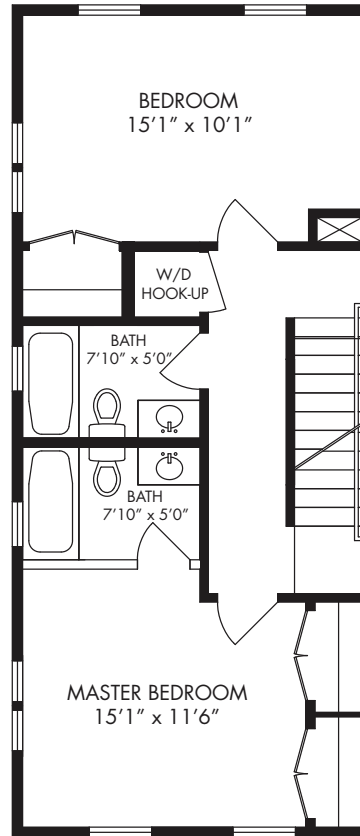

# The Jackson

## END UNIT

- Three Story Townhome plus Basement
- Three Bedrooms
- Two and a Half Bathrooms
- 1,524 Square Feet

BASEMENT

FIRST FLOOR

SECOND FLOOR

THIRD FLOOR

## EDEN PLACE

• AT BEULAH CROSSING •

[www.EdenPlaceDC.com](http://www.EdenPlaceDC.com)

(202) 241-EDEN

\*ALL DIMENSIONS AND DESIGNS ARE SUBJECT TO CHANGE