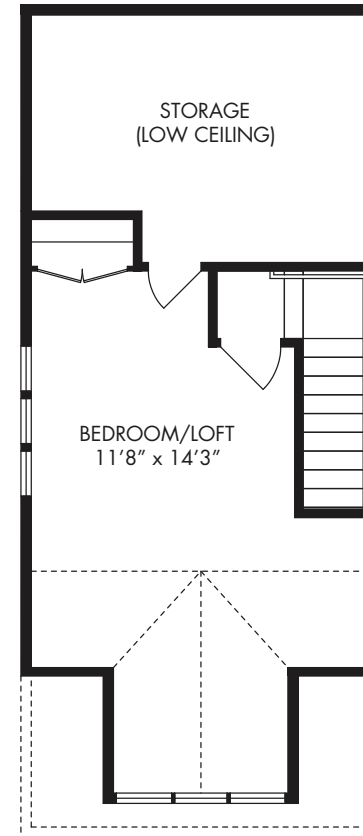

## END UNIT

- Three Story Townhome plus Basement
- Three Bedrooms
- Two and a Half Bathrooms
- 1,524 Square Feet

BASEMENT

FIRST FLOOR

SECOND FLOOR

THIRD FLOOR

## EDEN PLACE

• AT BEULAH CROSSING •

[www.EdenPlaceDC.com](http://www.EdenPlaceDC.com)

(202) 241-EDEN

\*ALL DIMENSIONS AND DESIGNS ARE SUBJECT TO CHANGE