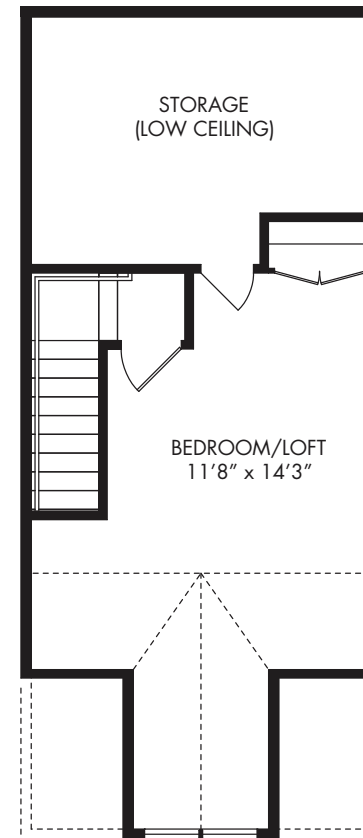

## INTERIOR UNIT

- Three Story Townhome plus Basement
- Three Bedrooms
- Two and a Half Bathrooms
- 1,524 Square Feet

BASEMENT

FIRST FLOOR

SECOND FLOOR

THIRD FLOOR

## EDEN PLACE

• AT BEULAH CROSSING •

[www.EdenPlaceDC.com](http://www.EdenPlaceDC.com)

(202) 241-EDEN

\*ALL DIMENSIONS AND DESIGNS ARE SUBJECT TO CHANGE