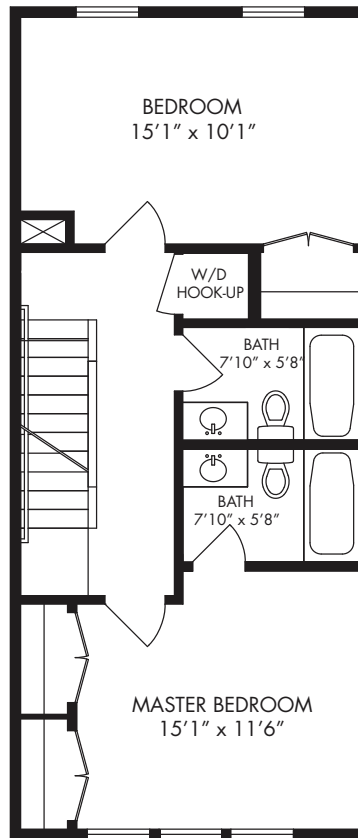

## INTERIOR UNIT

- Three Story Townhome plus Basement
- Three Bedrooms
- Two and a Half Bathrooms
- 1,524 Square Feet

BASEMENT

FIRST FLOOR

SECOND FLOOR

THIRD FLOOR

## EDEN PLACE

• AT BEULAH CROSSING •

[www.EdenPlaceDC.com](http://www.EdenPlaceDC.com)

(202) 241-EDEN

\*ALL DIMENSIONS AND DESIGNS ARE SUBJECT TO CHANGE