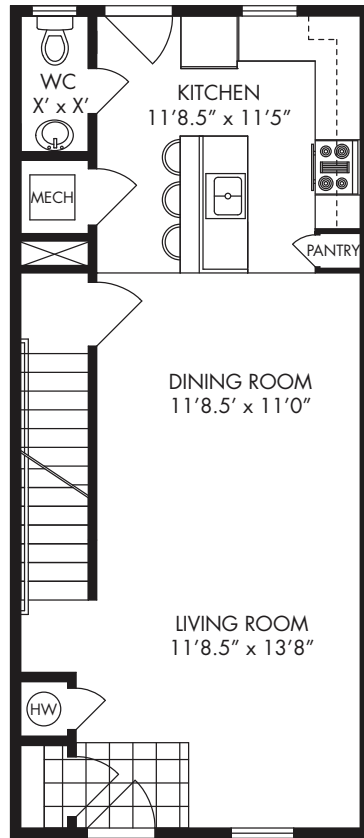

# The Jackson

## INTERIOR UNIT

- Three Story Townhome plus Basement
- Three Bedrooms
- Two and a Half Bathrooms
- 1,524 Square Feet

BASEMENT

FIRST FLOOR

SECOND FLOOR

THIRD FLOOR

## EDEN PLACE

• AT BEULAH CROSSING •

[www.EdenPlaceDC.com](http://www.EdenPlaceDC.com)

(202) 241-EDEN

\*ALL DIMENSIONS AND DESIGNS ARE SUBJECT TO CHANGE